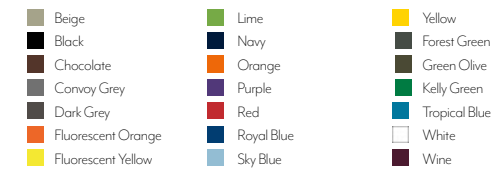

FLEECE JACKET KARIBAN

Art. 01.05.0009 - Hommes
Art. 01.05.0010 - Femmes

Qualité: 100% polyester micropolaire anti-boulochage. 300gr. 2 poches zippées sur le devant. Disponible en taille enfants

- ⊕ Tailles homme: S-4XL
  Tailles femme: S-4XL
  € 15,39
- ⌘ Édition minimale: 10 pièces
- ⓘ Frais de mise en place/couleur: € 42,95
  Impression par face: € 1,60

Homme